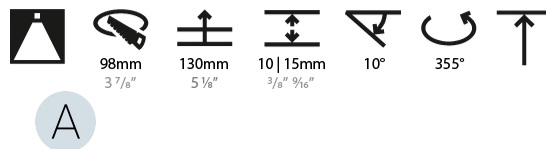

PHYSICAL

Shape: Round
Diameter (mm): 107
Diameter (in): 4 3/16
Height (mm): 112
Height (in): 4 7/16
Ceiling Thickness (mm): 10 / 12.5 / 15
Ceiling Thickness (in): 3/8 or 1/2 or 9/16
Min. Recessing Depth (mm): 130
Min. Recessing Depth (in): 5 1/8
Light Distribution: Adjustable / Downlight
Weight (kg): 0.485
Weight (lbs): 1.07
Fixture Finish: SSR / BKV / CWI / CRY / HAB / UFT / ITA / RUA / FTG / MYG / LOD / PUS / FRO / FUP / KIA / POP / BLS / SPG / MEY / GOH / GUM / CHC / COM / ABZ / JAG / OBR / MOS / ROR
Fixture Material: Aluminum Die Cast
Cut-out Measurements: 98mm / 3 7/8"

ELECTRICAL

Lamp Type: LED (Zhaga Standard)
Input Wattage (W): 15.5
Total Output Wattage (W): 13
Dimming: Tri-Mode (Non-Dimming and Phase Dimming (120Vac only) and 0-10V Dimming)
Driver Included: No
Driver Location: Recessed Housing
Driver Type: Constant Current - Universal
Driver Class: Class 2
Housing: See components
Input Voltage (V): 120 - 277
Constant Current (MA): 500

LED

Number of LEDs: 1
Color Temperature (°K): 2700 / 3000 / 3500 / 4000
Max. Delivered Lumen (lm): 940 / 980 / 1029 / 1050
Nominal Lumen (lm): 1386 / 1438 / 1511 / 1542
CRI: >90 CRI
Lamp Life (hrs): 50000

OPTICAL

Reflector: 20 / 40 / 60
Adjustability: Rotational 355°, Tilt 10°

RATINGS AND CERTIFICATIONS

Certified By: Certified for North American Standards
IP rating: IP20